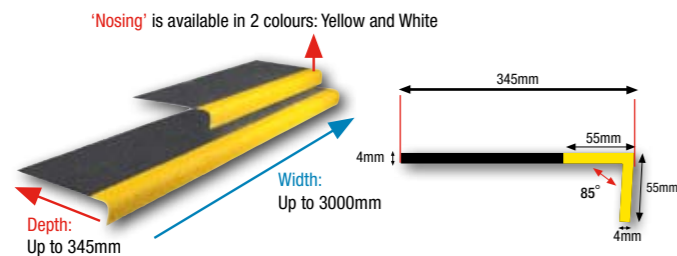

Yellow

White

Available sizes (width & depth):

- 600mm x up to 345mm
- 750mm x up to 345mm
- 800mm x up to 345mm
- 1000mm x up to 345mm
- 1200mm x up to 345mm
- 1500mm x up to 345mm
- 2000mm x up to 345mm
- 3000mm x up to 345mm

- 800mm x up to 1200mm
- 1000mm x up to 1200mm
- 1200mm x up to 1200mm
- 2400mm x up to 1200mm

Anti-Slip Step Edge

Heavy duty, high visibility, slip-resistant step edges. (Glued and screw fixed).

Yellow

White

Available sizes (width & depth):

- 1000mm x 55mm x 55mm
- 1500mm x 55mm x 55mm
- 2000mm x 55mm x 55mm
- 3000mm x 55mm x 55mm

! The Step Edge is also available in less coarse 'interior' version.

Anti-Slip Sheeting

Yellow

White

Available sizes:

- 3000mm length x 50mm wide x 3mm thick

Decking Strips

The quick and easy solution for dealing with slip issues associated with standard timber decking. The heavy duty, anti-slip strips are simply screw fixed on to the existing timbers, through the pre-drilled holes, using the suitable Decking Strips screws provided. (Only screw fixed).