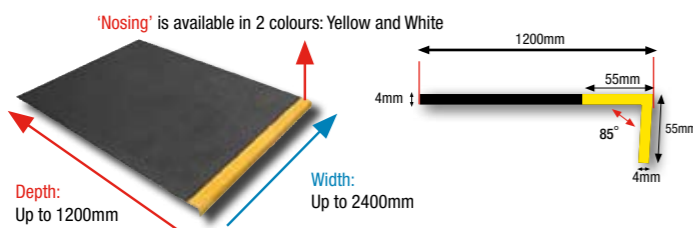

Available sizes (width & depth):

- 800mm x up to 1200mm
- 1000mm x up to 1200mm
- 1200mm x up to 1200mm
- 2400mm x up to 1200mm