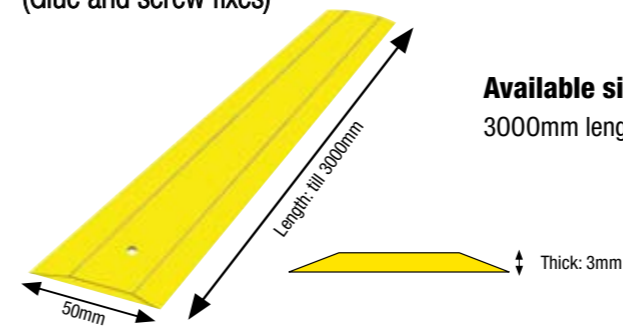

- 800mm x up to 1200mm
- 1000mm x up to 1200mm
- 1200mm x up to 1200mm
- 2400mm x up to 1200mm

Anti-Slip Step Edge

Heavy duty, high visibility, slip-resistant step edges. (Glued and screw fixed).

Yellow

White

Available sizes (width & depth):

- 1000mm x 55mm x 55mm
- 1500mm x 55mm x 55mm
- 2000mm x 55mm x 55mm
- 3000mm x 55mm x 55mm

! The Step Edge is also available in less coarse 'interior' version.

Anti-Slip Sheeting

Heavy duty sheets with a tough anti-slip surface. Highly versatile and long-lasting fibreglass sheets for ramps, walkways, etc. (Glued and screw fixed).

Yellow

Black

Available sizes (width & depth):

- 1200mm x up to 1200mm
- 2400mm x up to 1200mm

Yellow

White

Available sizes:

- 3000mm length x 50mm wide x 3mm thick

Decking Strips

The quick and easy solution for dealing with slip issues associated with standard timber decking. The heavy duty, anti-slip strips are simply screw fixed on to the existing timbers, through the pre-drilled holes, using the suitable Decking Strips screws provided. (Only screw fixed).