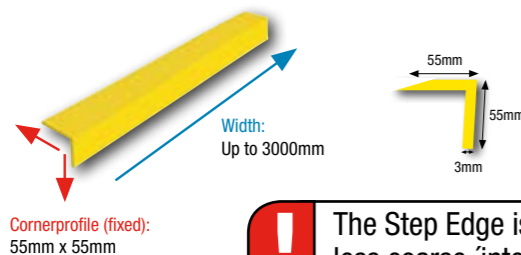

Yellow

White

Available sizes (width & depth):

- 600mm x up to 345mm
- 750mm x up to 345mm
- 800mm x up to 345mm
- 1000mm x up to 345mm
- 1200mm x up to 345mm
- 1500mm x up to 345mm
- 2000mm x up to 345mm
- 3000mm x up to 345mm

- 800mm x up to 1200mm
- 1000mm x up to 1200mm
- 1200mm x up to 1200mm
- 2400mm x up to 1200mm

Anti-Slip Step Edge

Heavy duty, high visibility, slip-resistant step edges. (Glued and screw fixed).

Yellow

White

Available sizes (width & depth):

- 1000mm x 55mm x 55mm
- 1500mm x 55mm x 55mm
- 2000mm x 55mm x 55mm
- 3000mm x 55mm x 55mm

! The Step Edge is also available in less coarse 'interior' version.

Anti-Slip Sheeting

Heavy duty sheets with a tough anti-slip surface. Highly versatile and long-lasting fibreglass sheets for ramps, walkways, etc. (Glued and screw fixed).

Yellow

Black

Available sizes (width & depth):

- 1200mm x up to 1200mm
- 2400mm x up to 1200mm