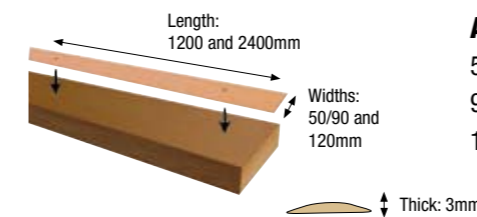

Heavy duty sheets with a tough anti-slip surface. Highly versatile and long-lasting fibreglass sheets for ramps, walkways, etc. (Glued and screw fixed).

Yellow

Black

Available sizes (width & depth):

- 1200mm x up to 1200mm
- 2400mm x up to 1200mm

Yellow

White

Available sizes:

- 3000mm length x 50mm wide x 3mm thick

Decking Strips

The quick and easy solution for dealing with slip issues associated with standard timber decking. The heavy duty, anti-slip strips are simply screw fixed on to the existing timbers, through the pre-drilled holes, using the suitable Decking Strips screws provided. (Only screw fixed).

Stone

Black

Available sizes (width & depth):

- 50mm x 1200mm
- 50mm x 2400mm
- 90mm x 1200mm
- 90mm x 2400mm
- 120mm x 1200mm
- 120mm x 2400mm

Adhesion mastic

Anti-Slip panels can be glued to dry surfaces using this gap filling adhesive. Fits a standard cartridge mastic gun. Always screw fix the panels as well.