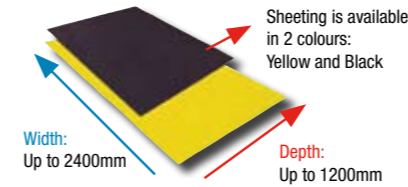

Yellow

White

Available sizes (width & depth):

- 600mm x up to 345mm
- 750mm x up to 345mm
- 800mm x up to 345mm
- 1000mm x up to 345mm
- 1200mm x up to 345mm
- 1500mm x up to 345mm
- 2000mm x up to 345mm
- 3000mm x up to 345mm

- 800mm x up to 1200mm
- 1000mm x up to 1200mm
- 1200mm x up to 1200mm
- 2400mm x up to 1200mm

Anti-Slip Step Edge

Heavy duty, high visibility, slip-resistant step edges. (Glued and screw fixed).

Yellow

White

Available sizes (width & depth):

- 1000mm x 55mm x 55mm
- 1500mm x 55mm x 55mm
- 2000mm x 55mm x 55mm
- 3000mm x 55mm x 55mm

! The Step Edge is also available in less coarse 'interior' version.

Anti-Slip Sheeting

Heavy duty sheets with a tough anti-slip surface. Highly versatile and long-lasting fibreglass sheets for ramps, walkways, etc. (Glued and screw fixed).

Yellow

Black

Available sizes (width & depth):

- 1200mm x up to 1200mm
- 2400mm x up to 1200mm