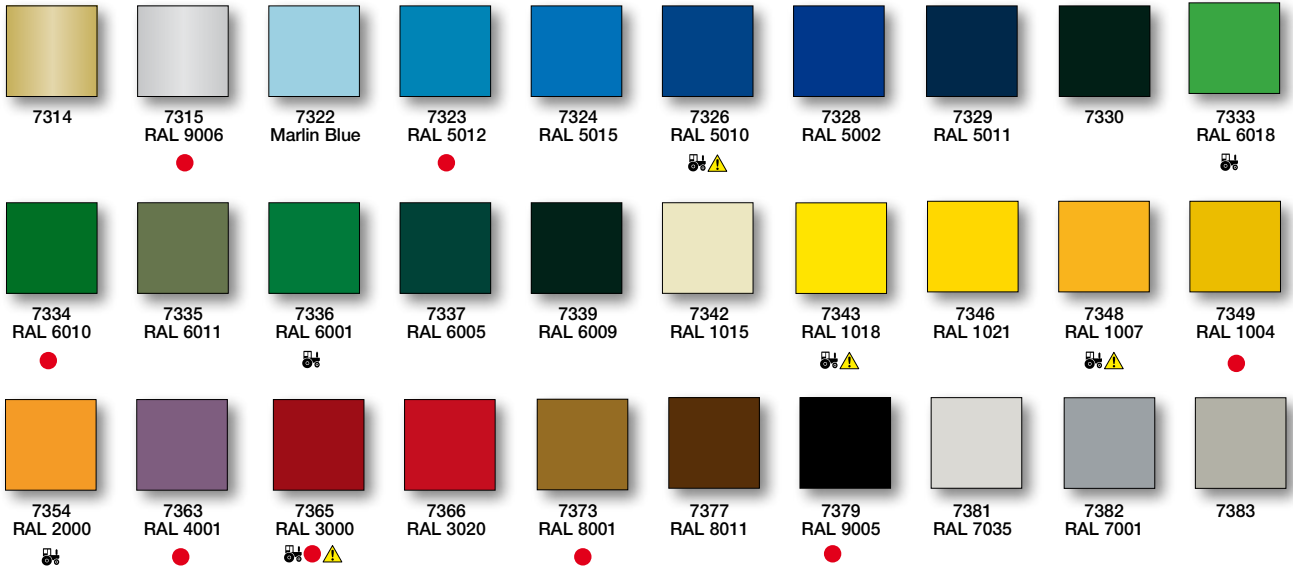

CombiColor®

Gloss

Satin

Matt

Wrought Iron

Hammertones

Machine Colours

- 7326 Ford Blue, agricultural machinery
- 7333 Deutz Green, agricultural machinery
- 7336 John Deere Green, agricultural machinery
- 7343 John Deere Yellow, agricultural machinery
- 7348 JCB excavators
- 7354 STILL Orange, fork-lift trucks
- 7365 Massey Ferguson and New Holland Red, agricultural machinery
- 7386 Deutz Grey, agricultural machinery

Identification Colours

- 7315 Steam
- 7323 Air
- 7334 Water
- 7349 Gas
- 7363 Acids
- 7365 Firefighting
- 7373 Liquid spirits
- 7379 Other liquids

Safety Colours

- 7326 Fresh water
- 7343 Danger
- 7348 Take care/warning of danger, poison, explosion, radio-active radiation
- 7365 Stop/forbidden/fire extinguisher

There may be some slight variation from original manufacturer's colours.

CombiColor® coatings can be supplied on special request, in more than 25.000 RAL, AFNOR, NCS, BS381C and BS4800 colours (gloss and satin).