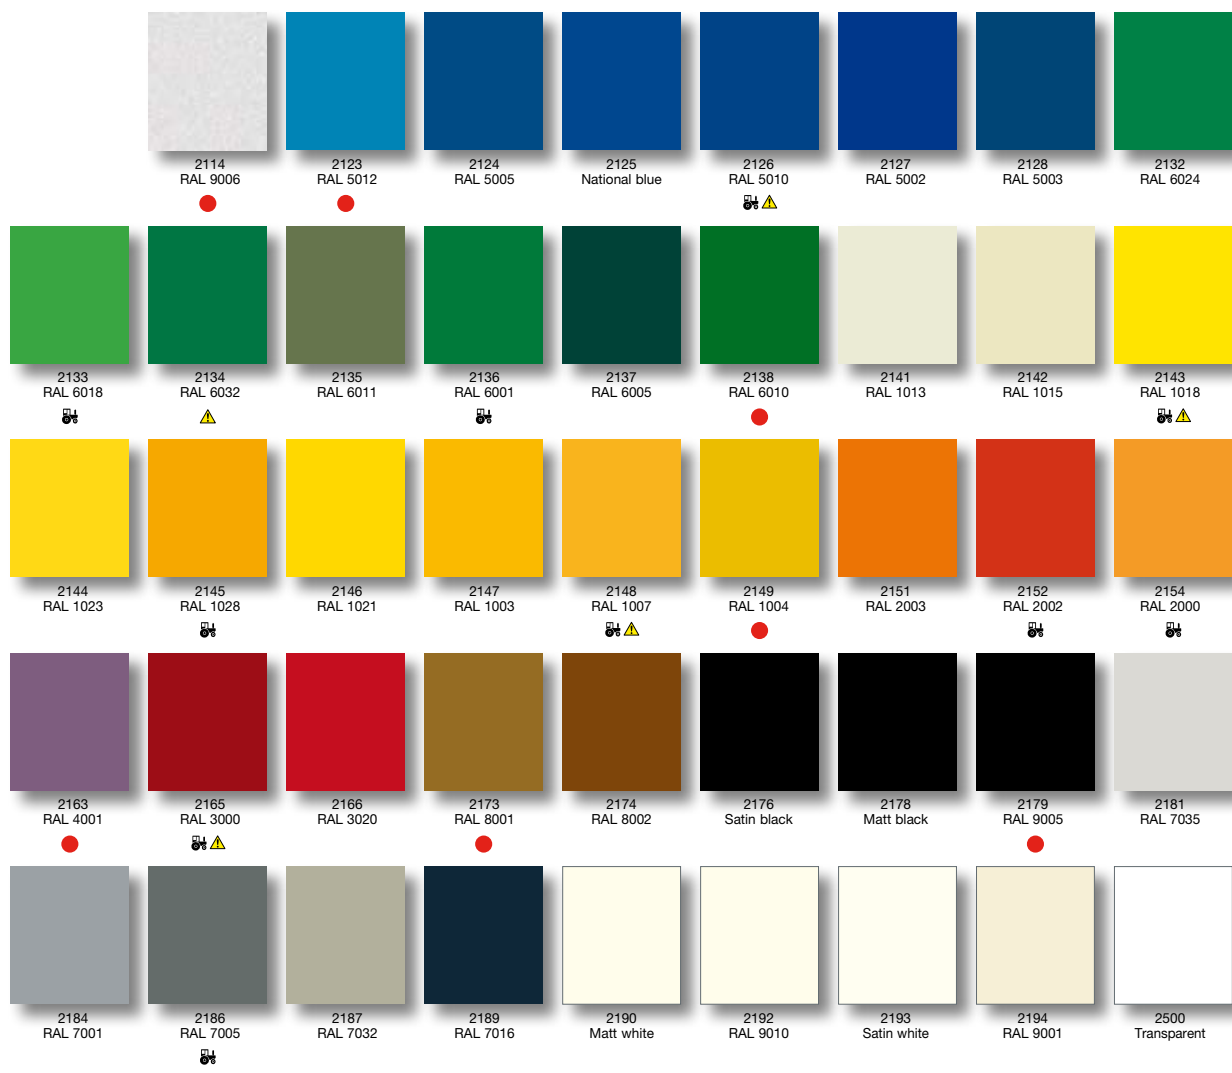

CHOOSE YOUR COLOUR!

OUR HARD HAT® COLOUR ASSORTMENT

- 🚜 Agricultural and Machine Colours**
- 2126 Ford Blue, agricultural machinery
 - 2133 Deutz Green, agricultural machinery
 - 2136 John Deere Green, agricultural machinery
 - 2143 John Deere Yellow, agricultural machinery
 - 2145 Caterpillar Orange, excavators, dredging cranes
 - 2148 JCB excavators
 - 2152 Linde Orange, excavators
 - 2154 STILL Orange, fork-lift trucks
 - 2165 Massey Ferguson and New Holland Red, agricultural machinery
 - 2186 Deutz Grey, agricultural machinery

- ⚠ Safety Colours**
- 2126 Fresh water
 - 2134 Safe Place, escape routes, showers, exits
 - 2143 Danger
 - 2148 Take care/warning of danger, poison, explosion, radio-active radiation
 - 2165 Stop/forbidden/fire extinguisher
- Identification Colours (See page 42)**
- 2114 Steam
 - 2123 Air
 - 2138 Water
 - 2149 Gas
 - 2163 Acids
 - 2173 Liquid spirits
 - 2179 Other liquids