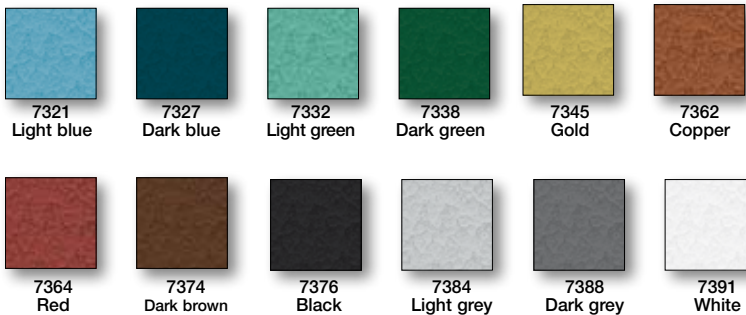

CombiColor®

Gloss

Satin

Matt

Wrought Iron

Hammertones

Machine Colours

- 7326 Ford Blue, agricultural machinery
- 7333 Deutz Green, agricultural machinery
- 7336 John Deere Green, agricultural machinery
- 7343 John Deere Yellow, agricultural machinery
- 7348 JCB excavators
- 7354 STILL Orange, fork-lift trucks
- 7365 Massey Ferguson and New Holland Red, agricultural machinery
- 7386 Deutz Grey, agricultural machinery

Identification Colours

- 7315 Steam
- 7323 Air
- 7334 Water
- 7349 Gas
- 7363 Acids
- 7365 Firefighting
- 7373 Liquid spirits
- 7379 Other liquids

Safety Colours

- 7326 Fresh water
- 7343 Danger
- 7348 Take care/warning of danger, poison, explosion, radio-active radiation
- 7365 Stop/forbidden/fire extinguisher

There may be some slight variation from original manufacturer's colours.

CombiColor® coatings can be supplied on special request, in more than 25.000 RAL, AFNOR, NCS, BS381C and BS4800 colours (gloss and satin).