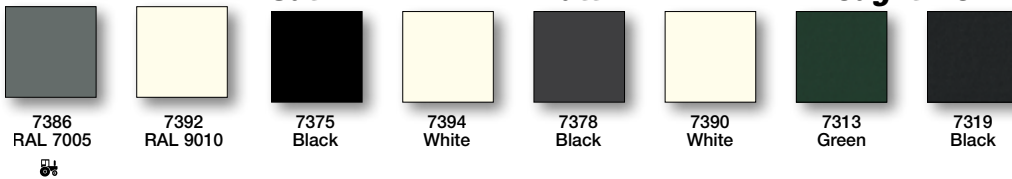

CombiColor®

Gloss

Satin

Matt

Wrought Iron

Hammertones

Machine Colours

- 7326 Ford Blue, agricultural machinery
- 7333 Deutz Green, agricultural machinery
- 7336 John Deere Green, agricultural machinery
- 7343 John Deere Yellow, agricultural machinery
- 7348 JCB excavators
- 7354 STILL Orange, fork-lift trucks
- 7365 Massey Ferguson and New Holland Red, agricultural machinery
- 7386 Deutz Grey, agricultural machinery

There may be some slight variation from original manufacturer's colours.

CombiColor® coatings can be supplied on special request, in more than 25.000 RAL, AFNOR, NCS, BS381C and BS4800 colours (gloss and satin).