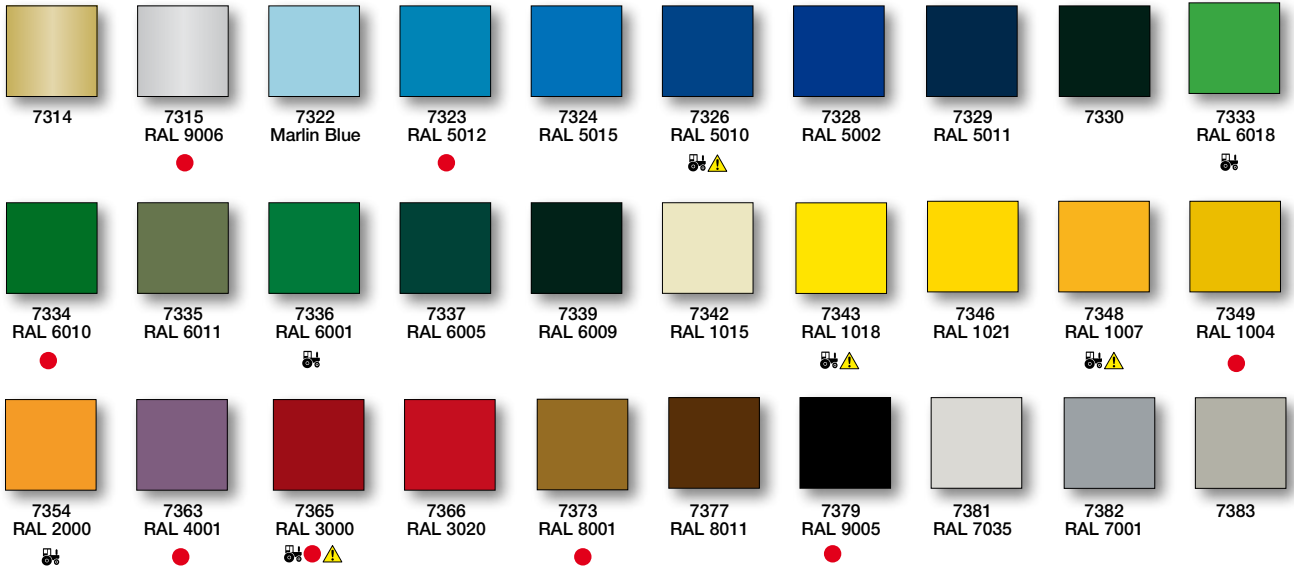

CombiColor®

Gloss

Satin

Matt

Wrought Iron

Hammertones

Machine Colours

- 7326 Ford Blue, agricultural machinery
- 7333 Deutz Green, agricultural machinery
- 7336 John Deere Green, agricultural machinery
- 7343 John Deere Yellow, agricultural machinery
- 7348 JCB excavators
- 7354 STILL Orange, fork-lift trucks
- 7365 Massey Ferguson and New Holland Red, agricultural machinery
- 7386 Deutz Grey, agricultural machinery

Identification Colours

- 7315 Steam
- 7323 Air
- 7334 Water
- 7349 Gas
- 7363 Acids
- 7365 Firefighting
- 7373 Liquid spirits
- 7379 Other liquids

Safety Colours

- 7326 Fresh water
- 7343 Danger
- 7348 Take care/warning of danger, poison, explosion, radio-active radiation
- 7365 Stop/forbidden/fire extinguisher

There may be some slight variation from original manufacturer's colours.

CombiColor® coatings can be supplied on special request, in more than 25.000 RAL, AFNOR, NCS, BS381C and BS4800 colours (gloss and satin).