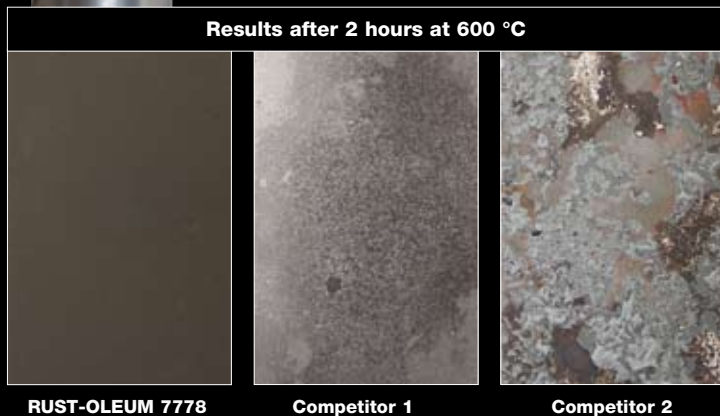

# HEAT RESISTANT COATINGS

FOR TEMPERATURES UP TO 750°C\*

# 750°C

**7778** - 500ml  
Black satin matt

**7715** - 500ml  
Aluminium

## For use on:

- Engines
- Heat cannons
- Steam pipes
- Boilers
- Vents
- Barbecues
- Stoves

**NEW!**  
**Also in  
brush version**

**1015**  
Aluminium

**1078**  
Black Satin  
Matt

**1015** - 750ml, 2.5L    **1078** - 750ml, 2.5L